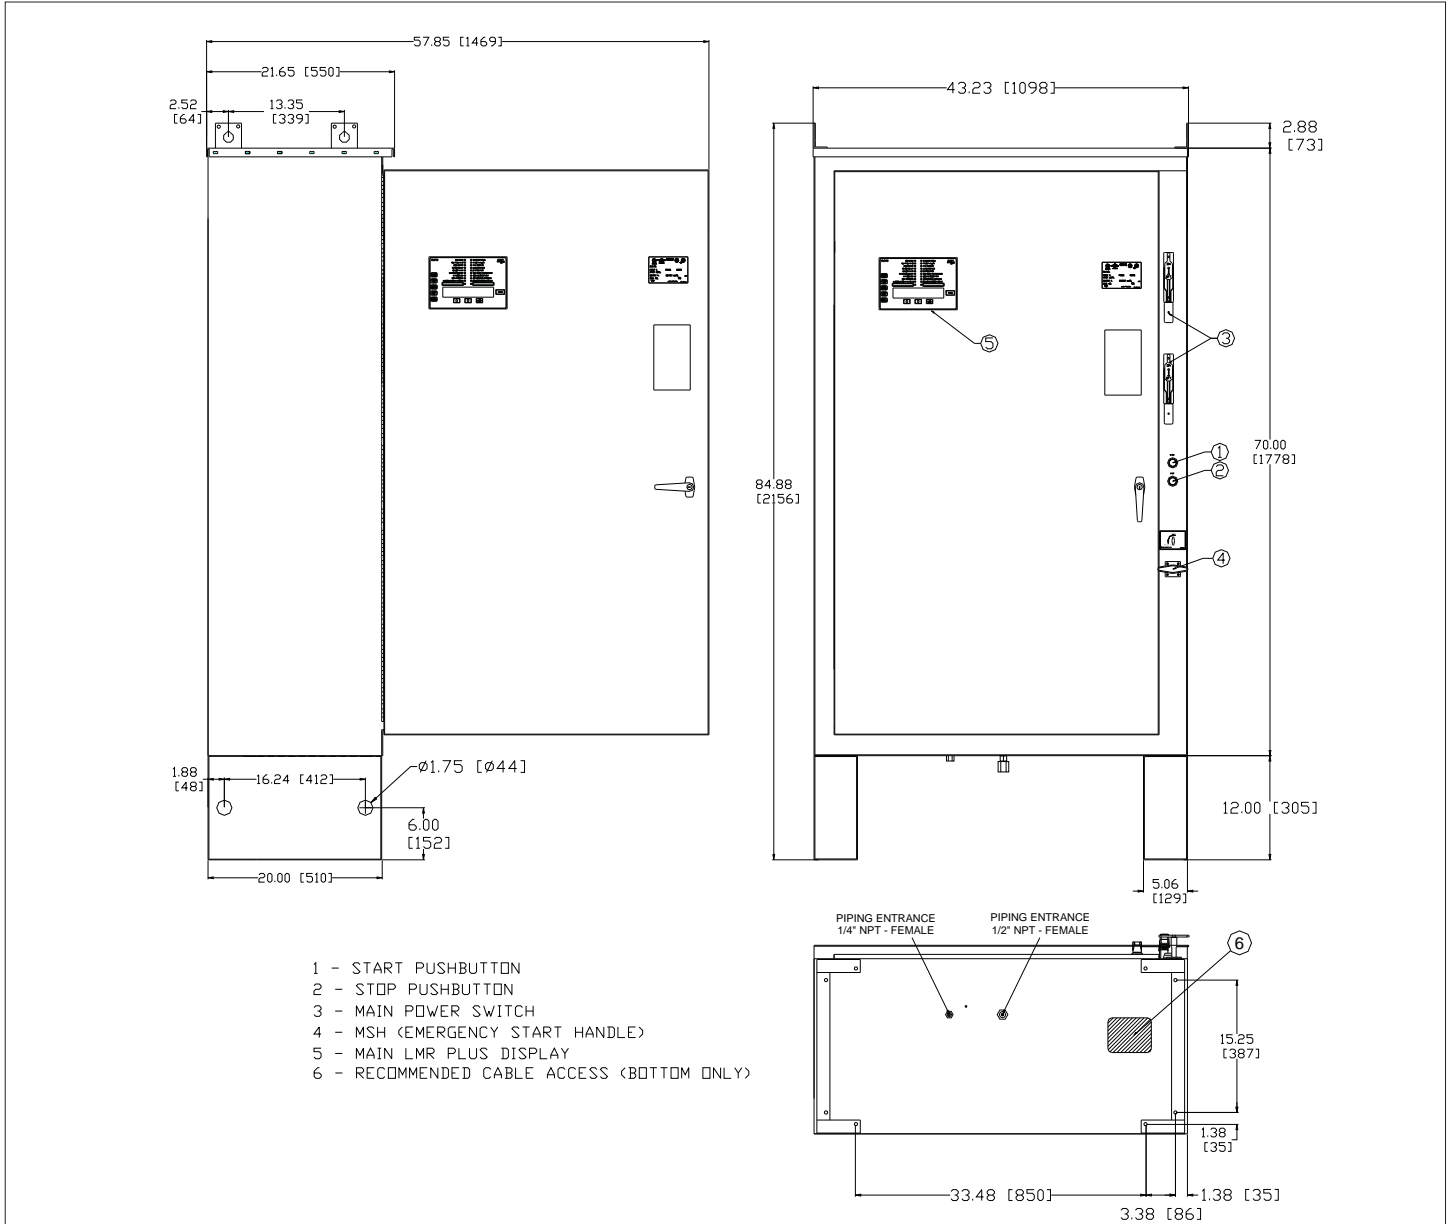

Dimensions

Standard Enclosure - Type NEMA 2, 3R, 4, 4X, 12

Dimensions in inches and (millimeters).

Motor Hp	Line Voltage	Withstand Rating			Approx. Weight Lbs. (Kg)
		Standard	Intermediate	High	
200 - 250	200 - 208V	100,000	Consult Factory	Consult Factory	575 (260)
250 - 300	220 - 240V				
350 - 500	* 380 - 415V				
450 - 600	440 - 480V				
550 - 700	550 - 600V	25,000	35,000		

* Coils available: 380V-50Hz, 380V-60Hz, 415V-50Hz, 415V-60Hz.

NOTES:

1. All enclosures finished in FirePump red.
2. Cable Entrance bottom only.
3. Standard Enclosure type NEMA 2.